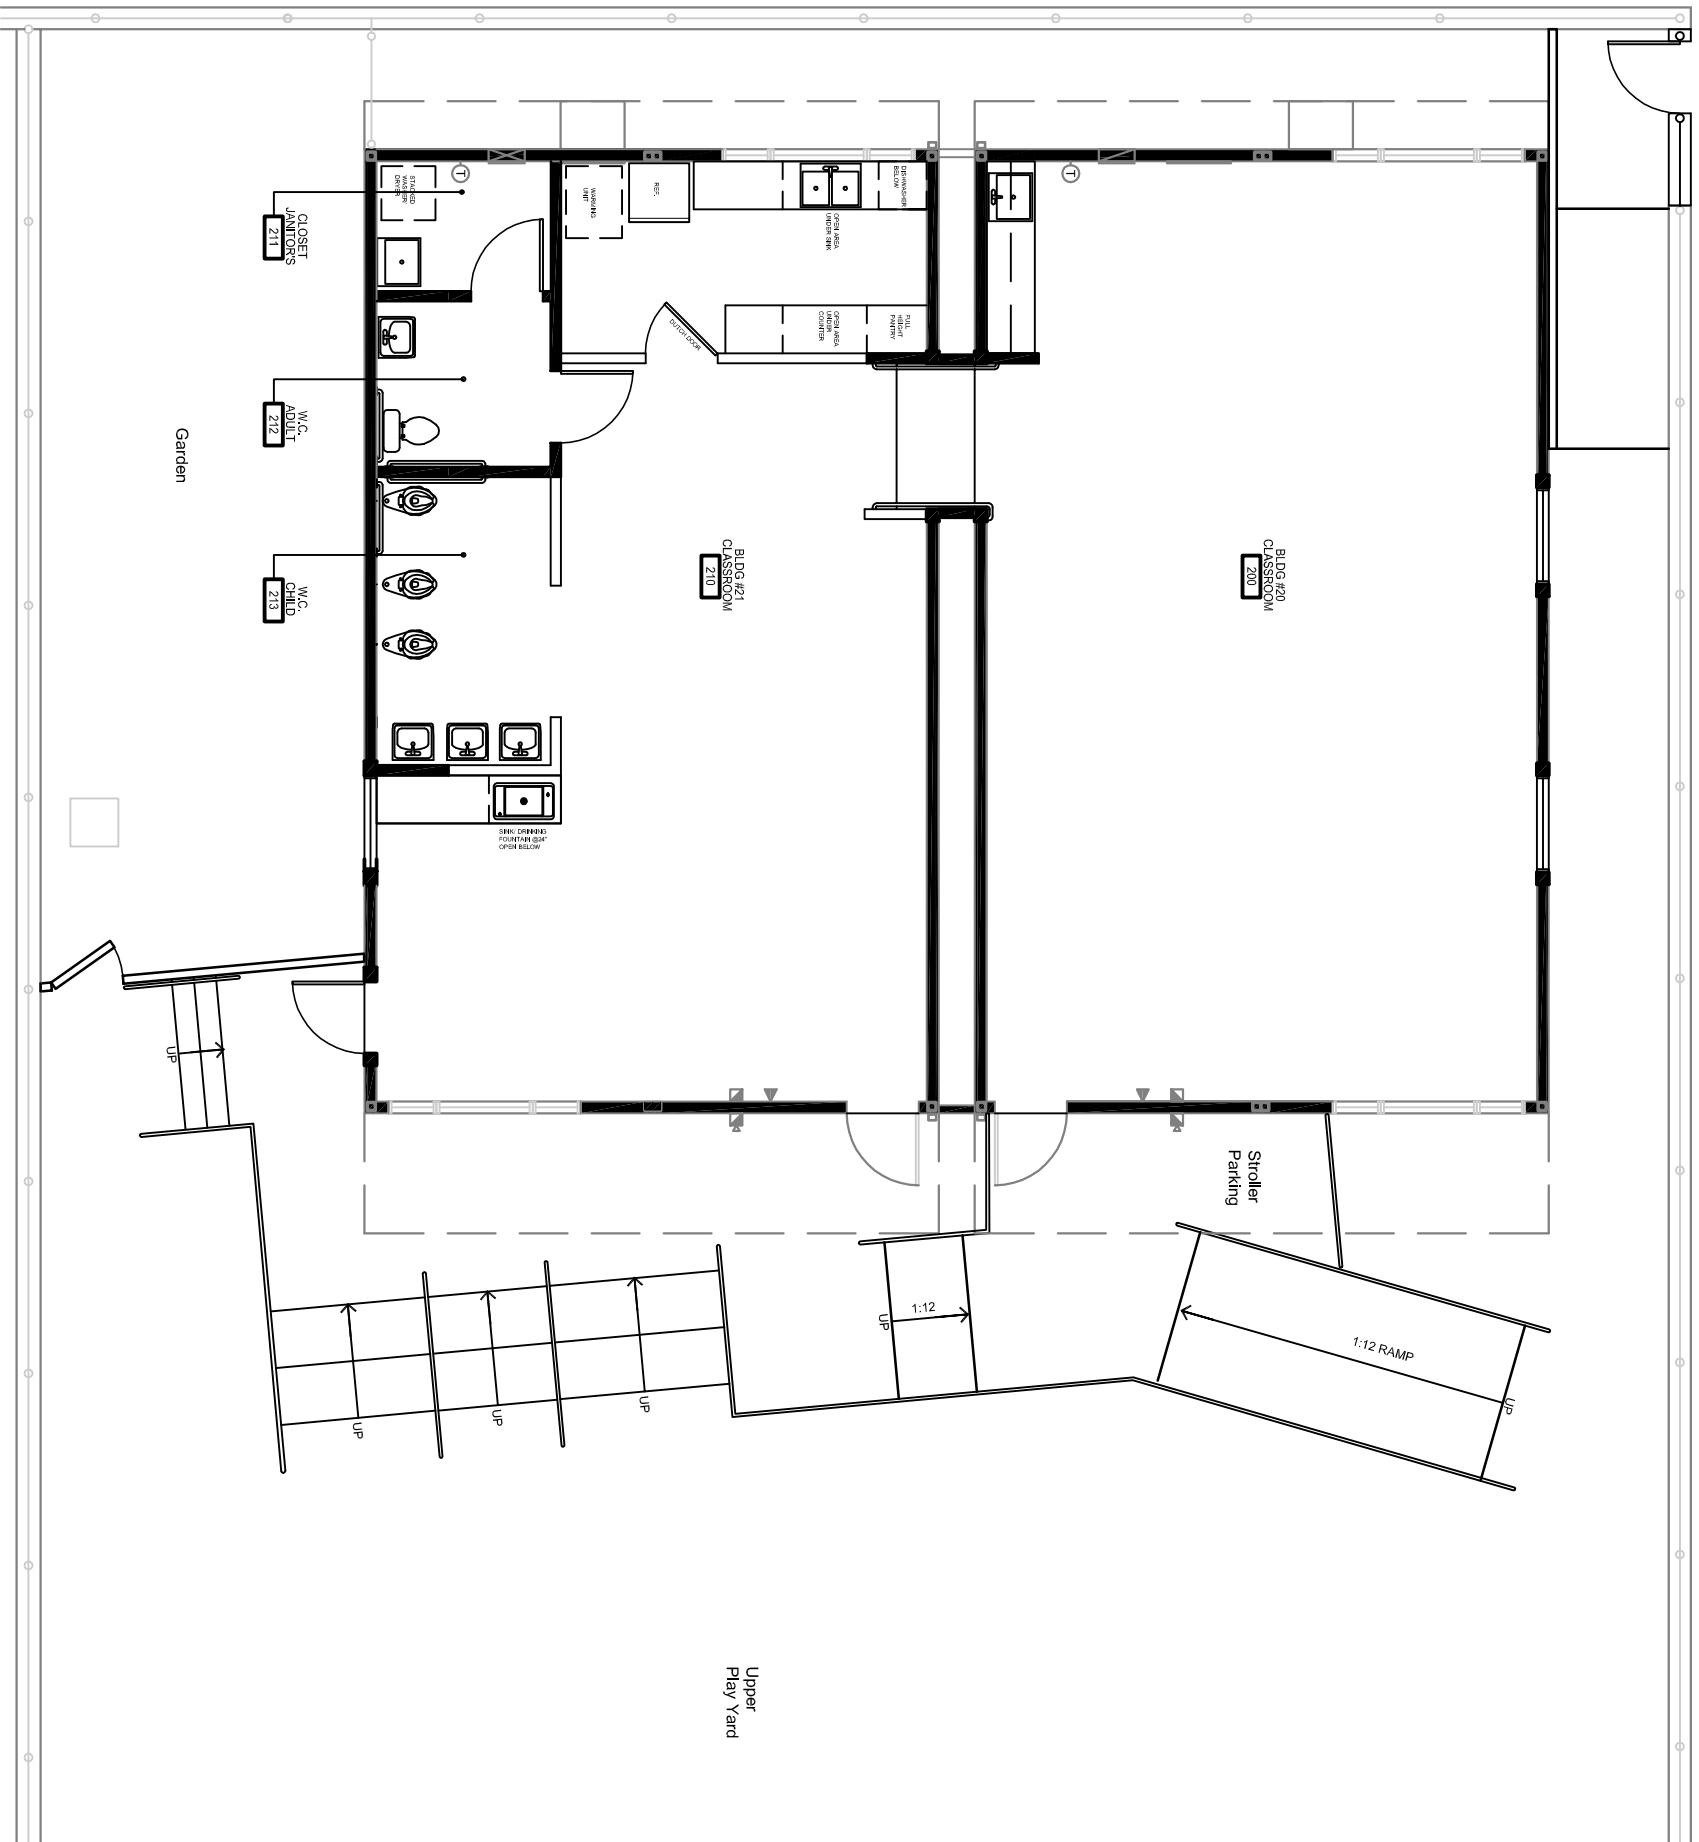

Potrero Kids
at
Daniel Webster

Design Review

Jackson Lies
ARCHITECTURE
+ 290 DIVISION STREET #311
SAN FRANCISCO, CA
94103

415.621.1799
info@jacksonlies.com

1/8" = 1'-0"

22 October 2007

PROPOSED PLAN - BUILDINGS #20 + #21

A2.1

Missouri Street sidewalk

20th Street sidewalk

BLDG #20
883 s.f.

BLDG #21
577 s.f.

BLDG #20
CLASSROOM
200

BLDG #21
CLASSROOM
210

CLOSET
JANITORS
211